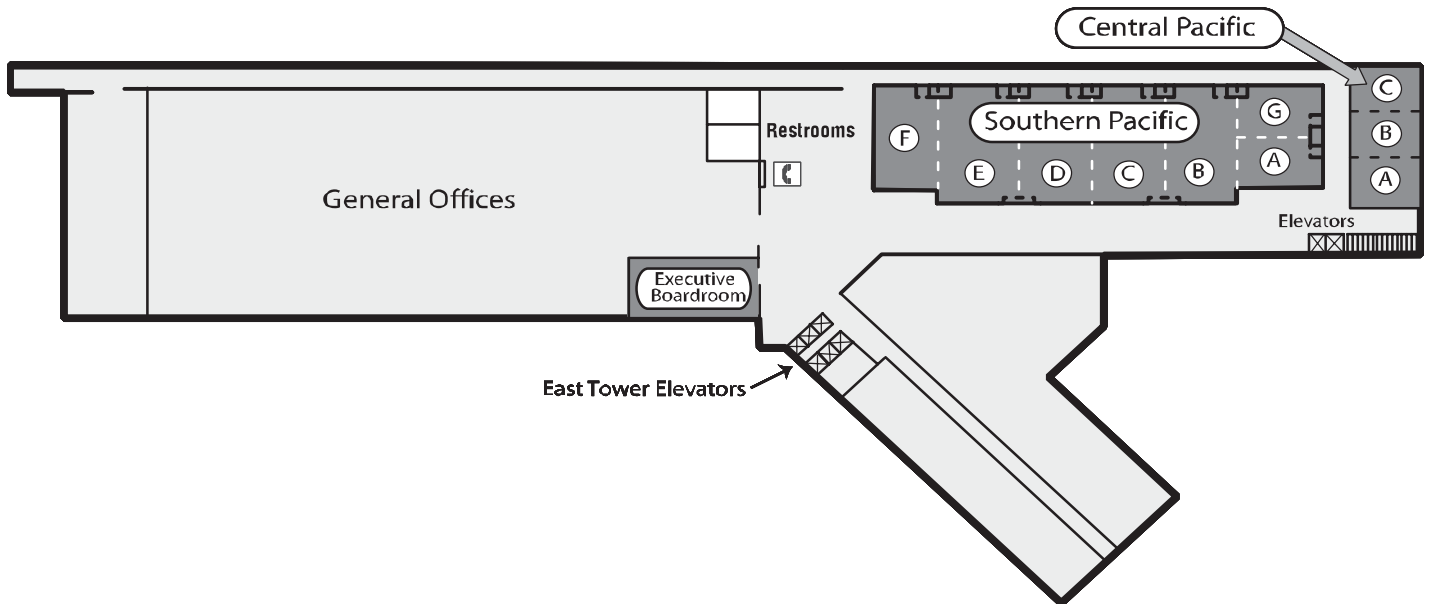

Main Casino Floor

Second Floor

Second Floor Convention	Dimensions	Square Feet	Auditorium	Classroom	Reception	Banquet
Nugget Grand Ballroom		49,800	3,800	2,200	3,800	2,200
Nugget Ballroom	230 x 150	34,500	2,400	1,500	2,400	1,600
Nugget Ballroom 1	130 x 150	19,500	1,500	900	1,500	900
Nugget Ballroom 2	100 x 150	15,000	900	600	900	700
Cascade All		15,300	1,400	700	1,400	700
Cascade 1 & 2	153 x 46	7,038	800	400	800	400
Cascade 3, 4 & 5	140 x 46	6,440	600	300	600	300
Cascade 1	58 x 46	2,668	250	120	250	120
Cascade 2	95 x 46	4,370	400	250	400	250
Cascade 3	58 x 46	2,668	250	120	250	120
Cascade 4	46 x 46	2,116	200	100	200	100
Cascade 5	36 x 46	1,656	100	60	100	60
Sierra Rooms						
Sierra All		24,662			1,750	
Sierra 1		6,670	200	80	400	160
Sierra 2	67 x 61	4,087	225	120	300	175
Sierra 3	67 x 56	3,752	225	120	300	175
Sierra 4	67 x 55	3,685	225	120	300	175
Sierra 5	99 x 47	4,653	450	250	450	225
Sierra Foyer/Lobby		8,000				
Redwood Rooms						
Redwood 1	28 x 27	756	60	36	60	40
Redwood 2	28 x 27	756	60	36	60	40
Redwood 3	28 x 27	756	60	36	60	40
Redwood 4	26 x 13	338	20	15	25	20
Redwood 5	33 x 27	900	65	40	65	45
Redwood 6	65 x 28	1,804	150	100	150	100
Redwood 7	28 x 27	756	60	36	60	40
Redwood 8	28 x 27	756	60	36	60	40

Third Floor Convention	Dimensions	Square Feet	Auditorium	Classroom	Reception	Banquet
Central Pacific	46x22	1,012	100	60	120	60
Central Pacific A	22x18	396	36	24	45	24
Central Pacific B	22x14	308	32	18	35	18
Central Pacific C	22x14	308	32	18	35	18
Southern Pacific	132x35	4,613	508	323	524	360
Southern Pacific A	22x17	374	36	24	40	24
Southern Pacific B	22x36	792	88	55	88	64
Southern Pacific C	22x36	792	88	55	88	64
Southern Pacific D	22x36	792	88	55	88	64
Southern Pacific E	25x36	900	100	62	100	72
Southern Pacific F	22x34	748	72	48	80	48
Southern Pacific G	22x17	374	36	24	40	24
Southern Pacific A/G	22x34	748	72	48	80	48
Executive Boardroom	22x18	400				