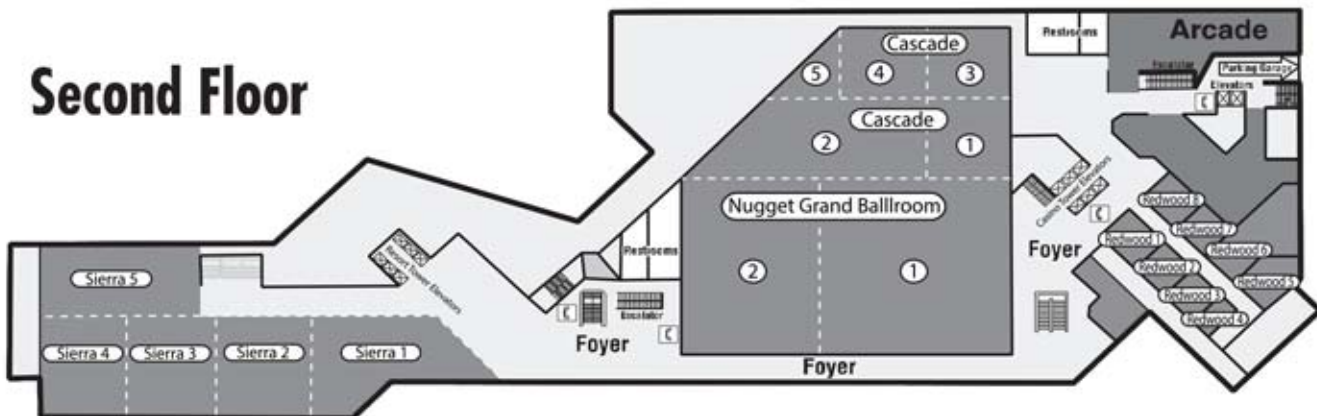

Main Casino Floor

Second Floor

Second Floor Convention	Dimensions	Square Feet	Auditorium	Classroom	Reception	Banquet
Nugget Grand Ballroom		49,800	3,800	2,200	3,800	2,200
Nugget Ballroom	230 x 150	34,500	2,400	1,500	2,400	1,600
Nugget Ballroom 1	130 x 150	19,500	1,500	900	1,500	900
Nugget Ballroom 2	100 x 150	15,000	900	600	900	700
Cascade All		15,300	1,400	700	1,400	700
Cascade 1 & 2	153 x 46	7,038	800	400	800	400
Cascade 3, 4 & 5	140 x 46	6,440	600	300	600	300
Cascade 1	58 x 46	2,668	250	120	250	120
Cascade 2	95 x 46	4,370	400	250	400	250
Cascade 3	58 x 46	2,668	250	120	250	120
Cascade 4	46 x 46	2,116	200	100	200	100
Cascade 5	36 x 46	1,656	100	60	100	60
Sierra Rooms						
Sierra All		24,662			1,750	
Sierra 1		6,670	200	80	400	160
Sierra 2	67 x 61	4,087	225	120	300	175
Sierra 3	67 x 56	3,752	225	120	300	175
Sierra 4	67 x 55	3,685	225	120	300	175
Sierra 5	99 x 47	4,653	450	250	450	225
Sierra Foyer/Lobby		8,000				
Redwood Rooms						
Redwood 1	28 x 27	756	60	36	60	40
Redwood 2	28 x 27	756	60	36	60	40
Redwood 3	28 x 27	756	60	36	60	40
Redwood 4	26 x 13	338	20	15	25	20
Redwood 5	33 x 27	900	65	40	65	45
Redwood 6	65 x 28	1,804	150	100	150	100
Redwood 7	28 x 27	756	60	36	60	40
Redwood 8	28 x 27	756	60	36	60	40

Third Floor Convention	Dimensions	Square Feet	Auditorium	Classroom	Reception	Banquet
Central Pacific	46x22	1,012	100	60	120	60
Central Pacific A	22x18	396	36	24	45	24
Central Pacific B	22x14	308	32	18	35	18
Central Pacific C	22x14	308	32	18	35	18
Southern Pacific	132x35	4,613	508	323	524	360
Southern Pacific A	22x17	374	36	24	40	24
Southern Pacific B	22x36	792	88	55	88	64
Southern Pacific C	22x36	792	88	55	88	64
Southern Pacific D	22x36	792	88	55	88	64
Southern Pacific E	25x36	900	100	62	100	72
Southern Pacific F	22x34	748	72	48	80	48
Southern Pacific G	22x17	374	36	24	40	24
Southern Pacific A/G	22x34	748	72	48	80	48
Executive Boardroom	22x18	400				