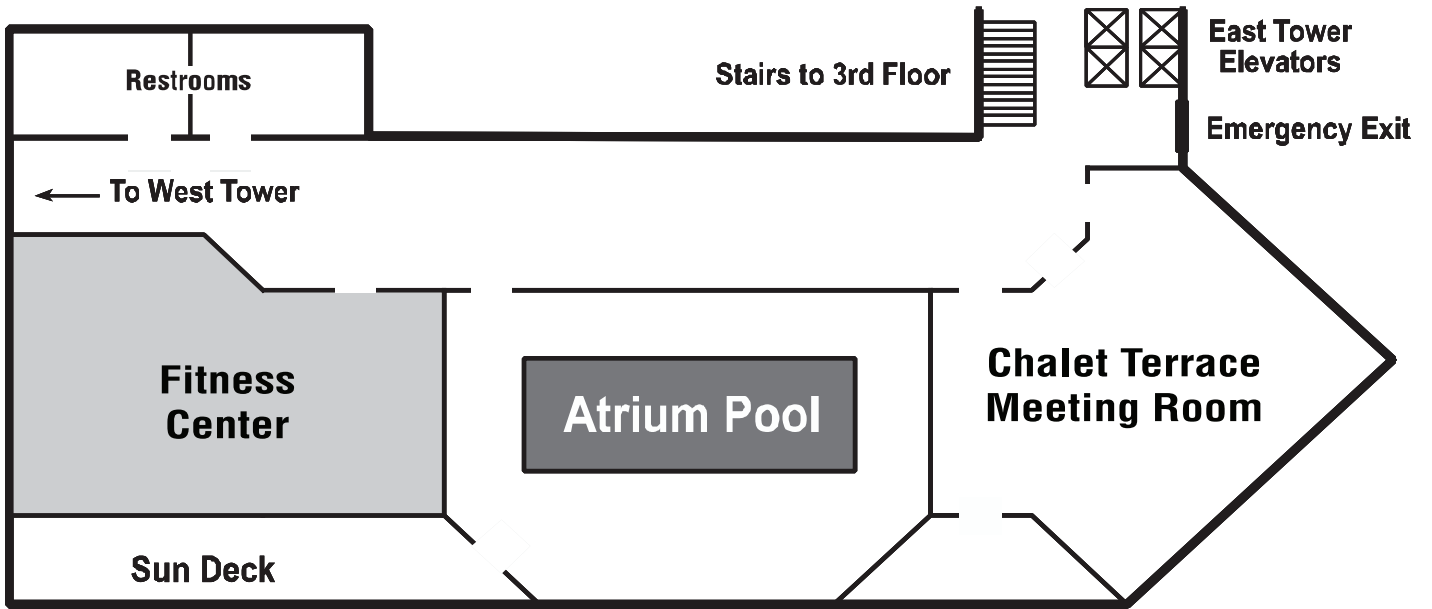

Main Casino Floor

Second Floor

Second Floor Convention	Dimensions	Square Feet	Auditorium	Classroom	Reception	Banquet
Nugget Grand Ballroom		49,800	3,800	2,200	3,800	2,200
Nugget Ballroom	230 x 150	34,500	2,400	1,500	2,400	1,600
Nugget Ballroom 1	130 x 150	19,500	1,500	900	1,500	900
Nugget Ballroom 2	100 x 150	15,000	900	600	900	700
Cascade All		15,300	1,400	700	1,400	700
Cascade 1 & 2	153 x 46	7,038	800	400	800	400
Cascade 3, 4 & 5	140 x 46	6,440	600	300	600	300
Cascade 1	58 x 46	2,668	250	120	250	120
Cascade 2	95 x 46	4,370	400	250	400	250
Cascade 3	58 x 46	2,668	250	120	250	120
Cascade 4	46 x 46	2,116	200	100	200	100
Cascade 5	36 x 46	1,656	100	60	100	60
Sierra Rooms						
Sierra All		24,662			1,750	
Sierra 1		6,670	200	80	400	160
Sierra 2	67 x 61	4,087	225	120	300	175
Sierra 3	67 x 56	3,752	225	120	300	175
Sierra 4	67 x 55	3,685	225	120	300	175
Sierra 5	99 x 47	4,653	450	250	450	225
Sierra Foyer/Lobby		8,000				
Redwood Rooms						
Redwood 1	28 x 27	756	60	36	60	40
Redwood 2	28 x 27	756	60	36	60	40
Redwood 3	28 x 27	756	60	36	60	40
Redwood 4	26 x 13	338	20	15	25	20
Redwood 5	33 x 27	900	65	40	65	45
Redwood 6	65 x 28	1,804	150	100	150	100
Redwood 7	28 x 27	756	60	36	60	40
Redwood 8	28 x 27	756	60	36	60	40

Third Floor Convention	Dimensions	Square Feet	Auditorium	Classroom	Reception	Banquet
Central Pacific	46x22	1,012	100	60	120	60
Central Pacific A	22x18	396	36	24	45	24
Central Pacific B	22x14	308	32	18	35	18
Central Pacific C	22x14	308	32	18	35	18
Southern Pacific	132x35	4,613	508	323	524	360
Southern Pacific A	22x17	374	36	24	40	24
Southern Pacific B	22x36	792	88	55	88	64
Southern Pacific C	22x36	792	88	55	88	64
Southern Pacific D	22x36	792	88	55	88	64
Southern Pacific E	25x36	900	100	62	100	72
Southern Pacific F	22x34	748	72	48	80	48
Southern Pacific G	22x17	374	36	24	40	24
Southern Pacific A/G	22x34	748	72	48	80	48
Executive Boardroom	22x18	400				